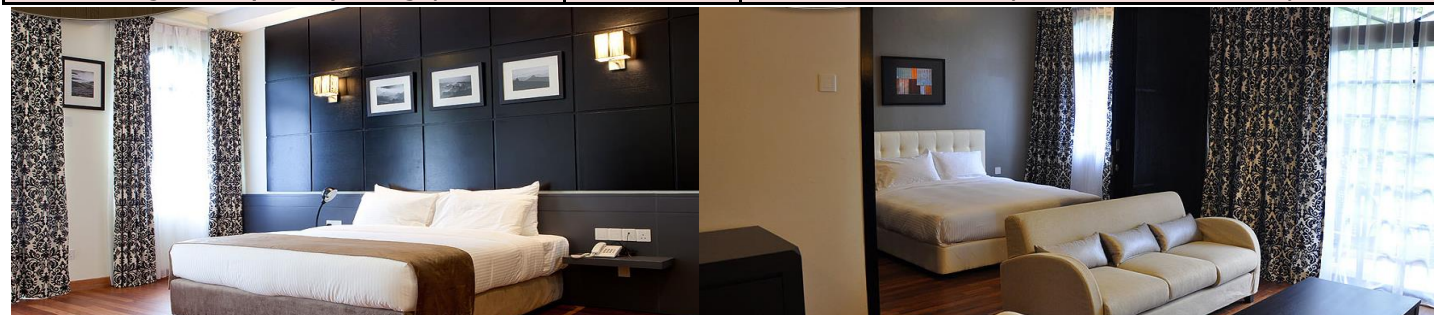

Studio Room	Adult			Child	
	Single	Twin	3rd Adult	With Bed	No Bed
Sun - Thur	199	155	159	155	109
Extension Per Person Per Night	95	49	49	45	9
Fri & Sat / School Holidays	235	175	169	165	119
Extension Per Person Per Night	115	59	49	45	9
Peak (19, 20 Jan / 23, 30 Mar)	289	225	215	209	165
Extension Per Person Per Night	125	65	49	45	9
Super Peak (31 Jan - 09 Feb)	345	279	265	259	215
Extension Per Person Per Night	129	65	49	45	9

Upgrade to Tioga Deluxe Suite - Top-up S$20 Per Room Per Night

Fresno Family Suite (2 Bedroom)	Adult			Child	
	Triple	Quad	5th Adult	With Bed	No Bed
Sun - Thur	159	145	159	155	109
Extension Per Person Per Night	49	39	49	45	9
Fri & Sat / School Holidays	179	165	169	165	119
Extension Per Person Per Night	59	45	49	45	9
Peak (19, 20 Jan / 23, 30 Mar)	225	209	215	209	165
Extension Per Person Per Night	65	49	49	45	9
Super Peak (31 Jan - 09 Feb)	275	259	265	259	215
Extension Per Person Per Night	65	49	49	45	9

School Holidays: 16 - 24 Mar

Package Include:

Tour code: CAMFE

- ~ Two way coach transfer Singapore - Cameron Highlands - Singapore by SVIP 26 Seaters Coach
- ~ One night accommodation at Strawberry Park Resort Hotel Cameron Highlands
- ~ Hotel Buffet Breakfast

Package Exclude:

- ~ Tourism Tax: MYR10 per room per night(Pay upon check-in)

Update by JT, 01 Dec

Coach Schedule		
Singapore - Cameron Highlands	2230HRS	Check in@#01-27 Golden Mile Complex by 2200HRS
Cameron Highlands (Via KL) - Singapore	0915HRS	Assemble@Hotel Lobby 30 Minutes Before Departure

Our Branches

#B1-49 AMK Hub
#01-08 Balestier Plaza
#B1-59 Bukit Timah Plaza
#04-06 Bukit Panjang Plaza
#05-19 Causeway point

#04-11 Century Square
#04-04 Compass One
#01-02 Geylang West CC
#03-25D/E Jurong Point

#04-14 Lot One
#B1-38 Our Tampines Hub
#03-10 Sun Plaza
#B2-15 Waterway Point

Booking Hotline: 6466 8558