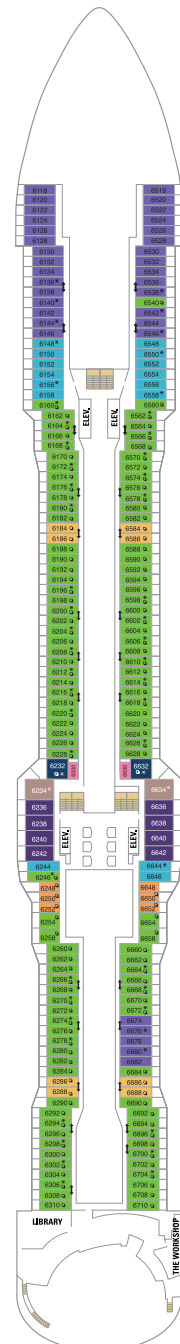

*Additional charges apply for specialty dining venues, Specialty beverages, beer, wine and soda are charged separately & are offered at current bar menu.

ACCOMMODATIONS

STATEROOMS: 2090

ROYAL SUITE CLASS

ROCK CLIMBING WALL

DECK 10

DECK 9

DECK 8

DECK 7

DECK 6

DECK 5

To view interactive deck plans, visit Royalcaribbean.com/cruise-ships