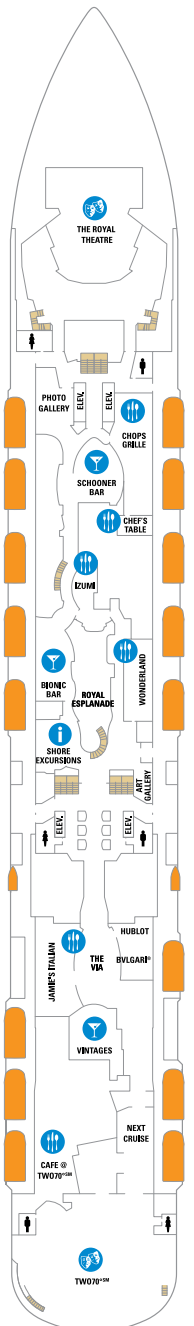

*Additional charges apply for specialty dining venues, Specialty beverages, beer, wine and soda are charged separately & are offered at current bar menu.

ACCOMMODATIONS

STATEROOMS: 2090

ROYAL SUITE CLASS

ROCK CLIMBING WALL

DECK 10

DECK 9

DECK 8

DECK 7

DECK 6

DECK 5

To view interactive deck plans, visit Royalcaribbean.com/cruise-ships

BALCONY ROOMS

3C 4C 1C 2C
Ocean View with Large Balcony
198 sq. ft., Balcony 65 sq. ft.

CB
Connecting Oceanview Balcony
198 sq. ft., Balcony 55 sq. ft.

1D 2D 3D 4D
Ocean View Balcony
198 sq. ft., Balcony 55 sq. ft.