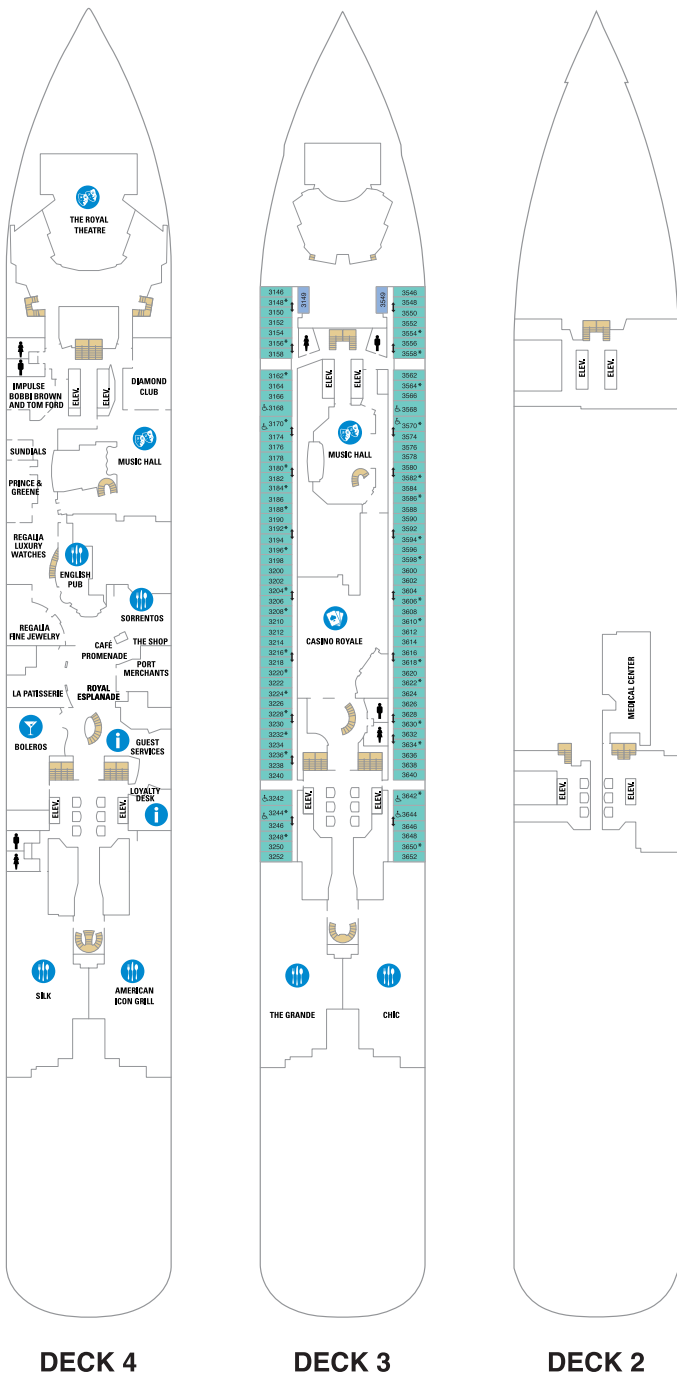

Rock Climbing Wall - Reach the top and enjoy an unparalleled view 40 feet above deck

RELAX YOUR SEA LEGS

VitalitySM Spa - A luxurious lineup of signature treatments, massages, medi-spa services and salon to make you glow

MUCH TO DO AFTER DARK

Royal Theater - Prepare to be amazed by incredible multi media productions that will leave you breathless

Royal Promenade - A multi-deck boulevard with vibrant parades and dance parties

Night Life - Bars, lounges, and night clubs that never have a cover, including comedy shows, dancing at Boleros, and Bionic Bar

Casino RoyaleSM - Lady Luck awaits at slots, tables and tournaments

Music Hall - Live bands, dancing, signature parties and 60s inspired decor

DECK 4

DECK 3

DECK 2

△ Stateroom with occupancy up to 3

▢ Stateroom with occupancy 5 and up

† Connecting staterooms

* Stateroom with occupancy up to 4

⊠ Indicates accessible staterooms