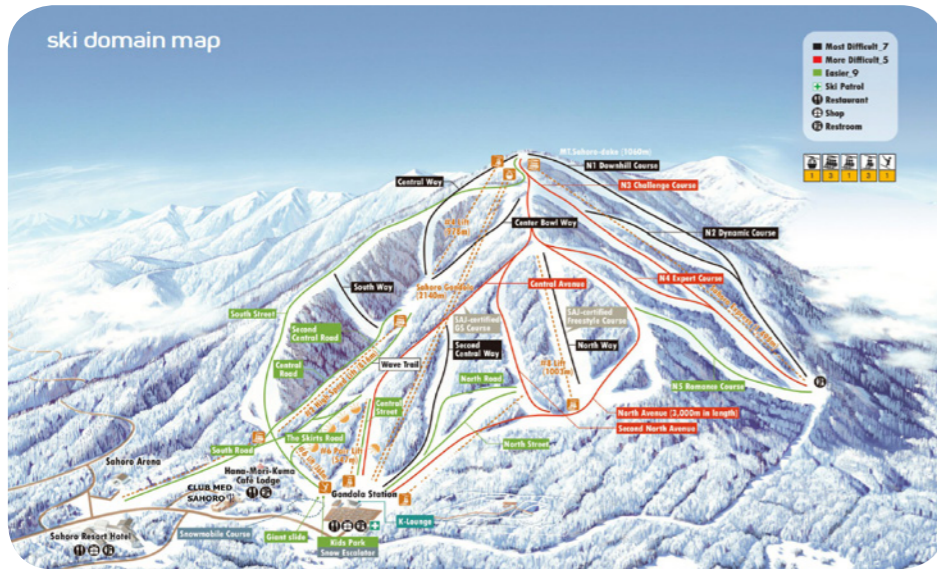

Please note: Some selections are available for an additional fee.

Operation date and timing are subjected to changes in resort, please check with resort team on site.

Ski area map

Domaine de Sahoro

1030m

Maximum altitude