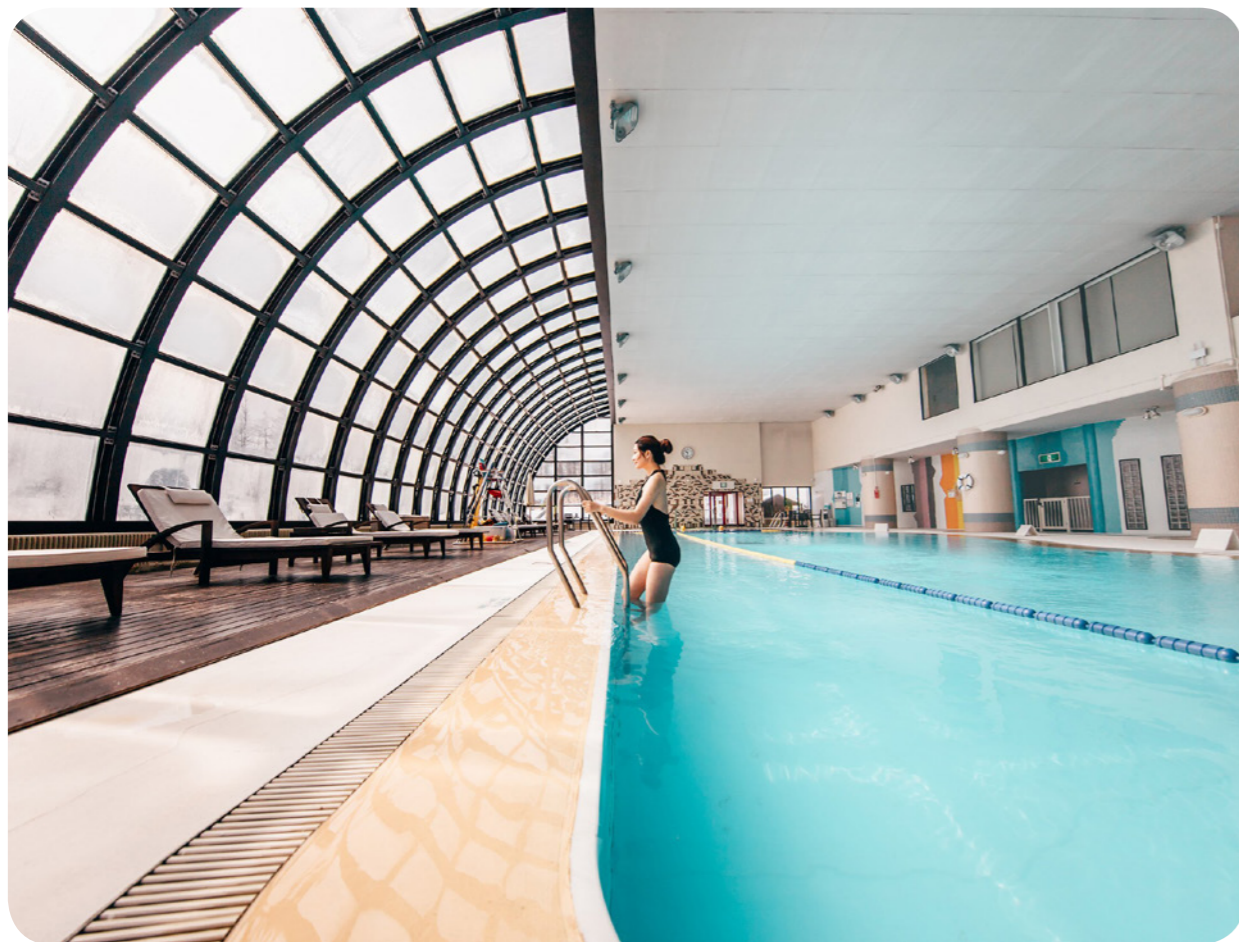

*on demand (at extra cost)
**depending on weather conditions

Land Sports & Leisure

	Group lessons	Free access	At extra cost class	Min. age (years)
Fitness	Group lessons for all levels / Free access			16 years old
Team sports	Free access			8 years old
Climbing	Free access			
Entertainment		✓		
Swimming Pool	Free access			16 years old
Pool table*			✓	
Table tennis	Free access			
Excursion*		✓	✓	

*on demand (at extra cost)
**depending on weather conditions

Swimming pools

Indoor swimming pool

Indoor pool

Indoor freshwater overflow swimming pool with vast windows so that swimmers can enjoy the view.