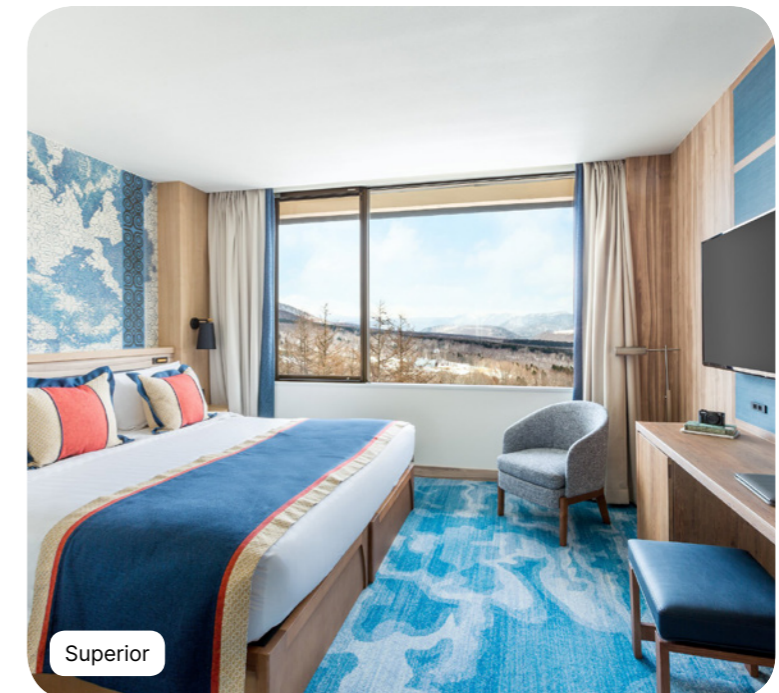

Accommodation

Superior