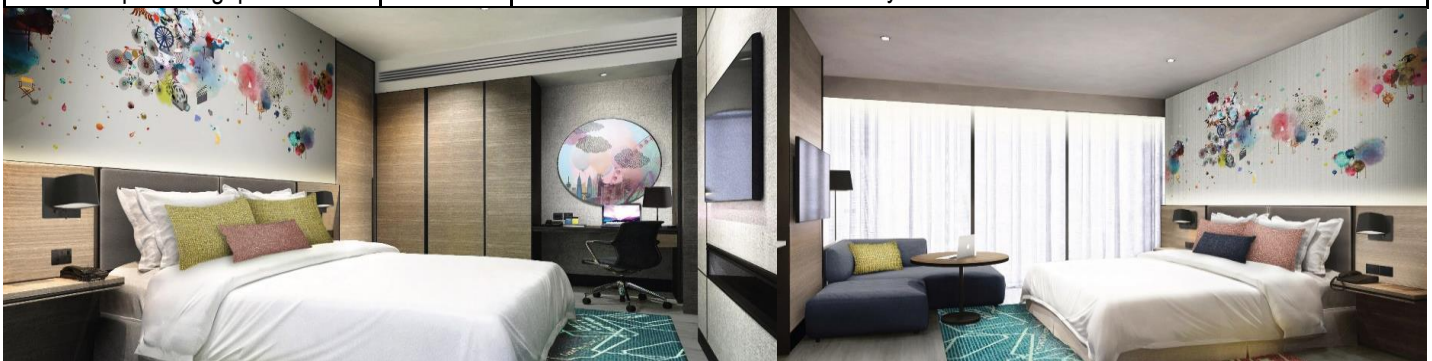

School Holidays: 01 - 23 Jun / 31 Aug - 08 Sep / 16 Nov - 31 Dec (Excluding Peak)

Peak: 14 - 17 Jun / 09 - 11 Aug / 31 Oct - 03 Nov / 25 Dec

Package Includes:

- ~ Two way transfer Singapore - Kuala Lumpur - Singapore by SVIP 28 - 40 Seaters Coach
- ~ One night accommodation at Capri by Fraser, Bukit Bintang with breakfast

Package Excludes:

- ~ Tourism Tax: MYR10 per room per night (Pay upon check-in)
- ~ Travel Insurance (Available at WTS counter)
- ~ Malaysia Visa if required (Available at WTS counter)

Tour Code: KULFE
Updated by JT, 30 May

Malaysia
Truly Asia

Remark:

- ~ Seats and Accommodation are subjected to availability and confirmation
- ~ PZ Transfer to 2nd Link as and when necessary

Coach Schedule (Assemble 15 mins prior to all departure timing)

Singapore - Kuala Lumpur	0615 HRS	Our Tampines Hub (Coach Bay - Near Gate 11) | Yishun (MRT Exit C - Taxi Stand)
	0630 HRS	Suntec City Mall (Suntec City Mall Tower 2 Coach Bay)
	0645 HRS	Choa Chu Kang (Private Bus Pick Up Point)
	0700 HRS	Jurong East (Venture Avenue Bus Bay No. 5)
Kuala Lumpur - Singapore	1330 HRS	Tribeca Serviced Suites Hotel Lobby

WTS travel

TA 00637

CALL US NOW 6466 8558

Our Awards: SINGAPORE QUALITY CLASS A member of: NTA

OUR OUTLETS:

f wtstravel

whatsapp +65 9116 6994

ig wtstravelsg

www wtstravel.com.sg

@ enquiries@wtstravel.com.sg