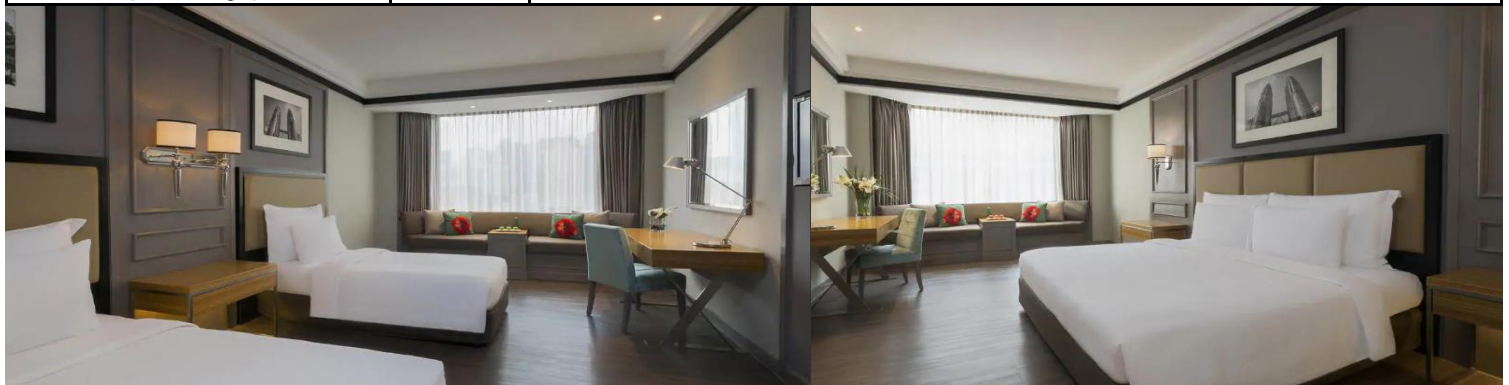

School Holidays: 01 - 23 Jun / 31 Aug - 08 Sep / 16 Nov - 31 Dec (Excluding Peak)

Peak: 14 - 17 Jun / 09 - 11 Aug / 31 Oct - 03 Nov / 25 Dec

Package Includes:

- ~ Two way transfer Singapore - Kuala Lumpur - Singapore by SVIP 28 - 40 Seaters Coach
- ~ One night accommodation at MELIÁ Kuala Lumpur with breakfast

Package Excludes:

- ~ Tourism Tax: MYR10 per room per night (Pay upon check-in)
- ~ Travel Insurance (Available at WTS counter)
- ~ Malaysia Visa if required (Available at WTS counter)

Tour Code: KULFE
Updated by JT, 19 Mar

Remark:

- ~ Seats and Accommodation are subjected to availability and confirmation
- ~ PZ Transfer to 2nd Link as and when necessary

Coach Schedule (Assemble 15 mins prior to all departure timing)

Singapore - Kuala Lumpur	0615 HRS	Our Tampines Hub (Coach Bay - Near Gate 11) | Yishun (MRT Exit C - Taxi Stand)
	0630 HRS	Suntec City Mall (Suntec City Mall Tower 2 Coach Bay)
	0645 HRS	Choa Chu Kang (Private Bus Pick Up Point)
	0700 HRS	Jurong East (Venture Avenue Bus Bay No. 5)
Kuala Lumpur - Singapore	1345 HRS	Berjaya Times Square West Wing Hotel Lobby

WTStravel

TA 00637

CALL US NOW 6466 8558

OUR OUTLETS:

Our Awards: SINGAPORE QUALITY AWARD A member of: NTAAS