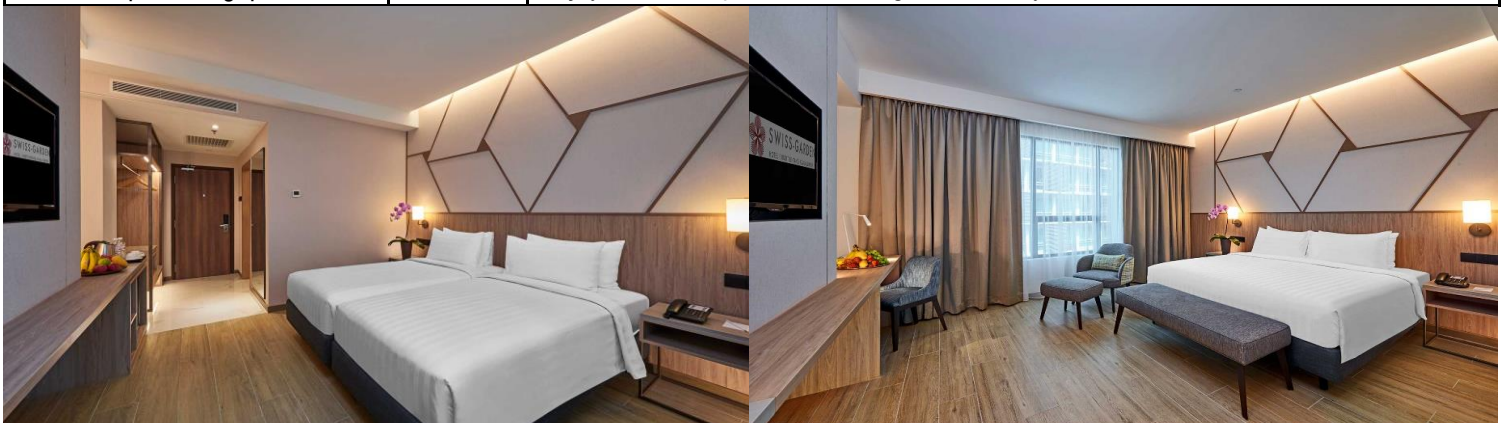

School Holidays: 01 - 23 Jun / 31 Aug - 08 Sep / 16 Nov - 31 Dec

Room Surcharge: S$25 per room per night (20 - 31 Dec)

Package Includes:

- ~ Two way transfer Singapore - Kuala Lumpur - Singapore by SVIP 28 - 40 Seaters Coach
- ~ One night accommodation at Swiss Garden Hotel Bukit Bintang with breakfast

Tour Code: KULFE
Updated by JT, 30 May

Package Excludes:

- ~ Tourism Tax: MYR10 per room per night (Pay upon check-in)
- ~ Travel Insurance (Available at WTS counter)
- ~ Malaysia Visa if required (Available at WTS counter)

Malaysia
Truly Asia

Remark:

- ~ Seats and Accommodation are subjected to availability and confirmation
- ~ PZ Transfer to 2nd Link as and when necessary

Coach Schedule (Assemble 15 mins prior to all departure timing)

Singapore - Kuala Lumpur	0615 HRS	Our Tampines Hub (Coach Bay - Near Gate 11) | Yishun (MRT Exit C - Taxi Stand)
	0630 HRS	Suntec City Mall (Suntec City Mall Tower 2 Coach Bay)
	0645 HRS	Choa Chu Kang (Private Bus Pick Up Point)
	0700 HRS	Jurong East (Venture Avenue Bus Bay No. 5)
Kuala Lumpur - Singapore	1345 HRS	Berjaya Times Square West Wing Hotel Lobby

WTStravel

TA 00637

CALL US NOW 6466 8558

Our Awards: SINGAPORE QUALITY CLASS A member of: NTAHS

OUR OUTLETS:

f wtstravel

wa +65 9116 6994

ig wtstravelsg

www wtstravel.com.sg

@ enquiries@wtstravel.com.sg