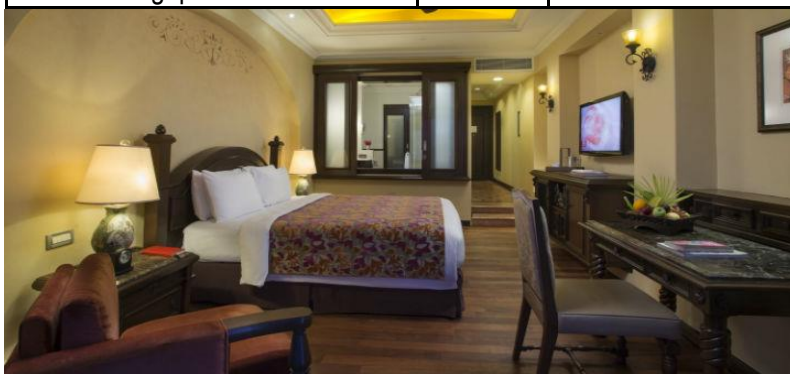

ENCORE MELAKA Show Time

Mon - Sat	1730HRS / 2030HRS
Sun	1430HRS / 1730HRS
Wed	No Show

Coach Schedule (Assemble 15 mins prior to all departure timing)

Singapore - Melaka	0615 HRS	Our Tampines Hub (Coach Bay - Near Gate 11) Yishun (MRT Exit C - Taxi Stand)
	0630 HRS	Suntec City Mall (Suntec City Mall Tower 2 Coach Bay)
	0645 HRS	Choa Chu Kang (Private Bus Pick Up Point)
	0700 HRS	Jurong East (Venture Avenue Bus Bay No. 5)
Melaka - Singapore	1400 HRS	Assemble at Casa Del Rio Hotel Lobby