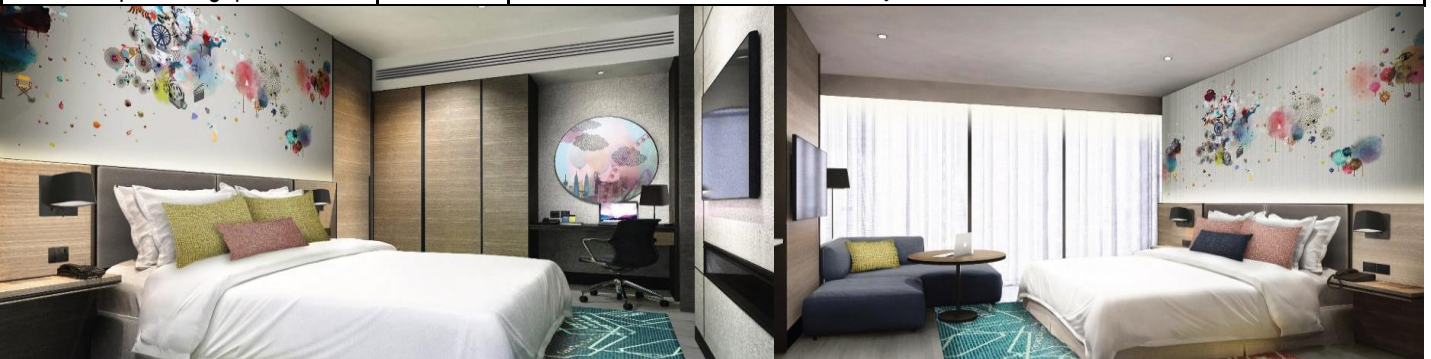

School Holidays: 16 Nov - 31 Dec (Excluding Peak)

Peak: 31 Oct - 03 Nov / 25 Dec

Package Includes:

- ~ Two way transfer Singapore - Kuala Lumpur - Singapore by SVIP 28 - 40 Seaters Coach
- ~ One night accommodation at Capri by Fraser, Bukit Bintang with breakfast

Package Excludes:

- ~ Tourism Tax: MYR10 per room per night (Pay upon check-in)
- ~ Travel Insurance (Available at WTS counter)
- ~ Malaysia Visa if required (Available at WTS counter)

Tour Code: KULFE
Updated by JT, 28 Aug

Remark:

- ~ Seats and Accommodation are subjected to availability and confirmation
- ~ PZ Transfer to 2nd Link as and when necessary

Coach Schedule (Assemble 15 mins prior to all departure timing)

Singapore - Kuala Lumpur	0615 HRS	Our Tampines Hub (Coach Bay - Near Gate 11) | Yishun (MRT Exit C - Taxi Stand)
	0630 HRS	Suntec City Mall (Suntec City Mall Tower 2 Coach Bay)
	0645 HRS	Choa Chu Kang (Private Bus Pick Up Point)
	0700 HRS	Jurong East (Venture Avenue Bus Bay No. 5)
Kuala Lumpur - Singapore	1315 HRS	Tribeca Serviced Suites Hotel Lobby

WTS travel

TA 00637

CALL US NOW 6466 8558

Our Awards: SINGAPORE QUALITY CLASS A member of: NTA

OUR OUTLETS:

wtstravel

+65 9116 6994

wtstravelsg

wtstravel.com.sg

enquiries@wtstravel.com.sg