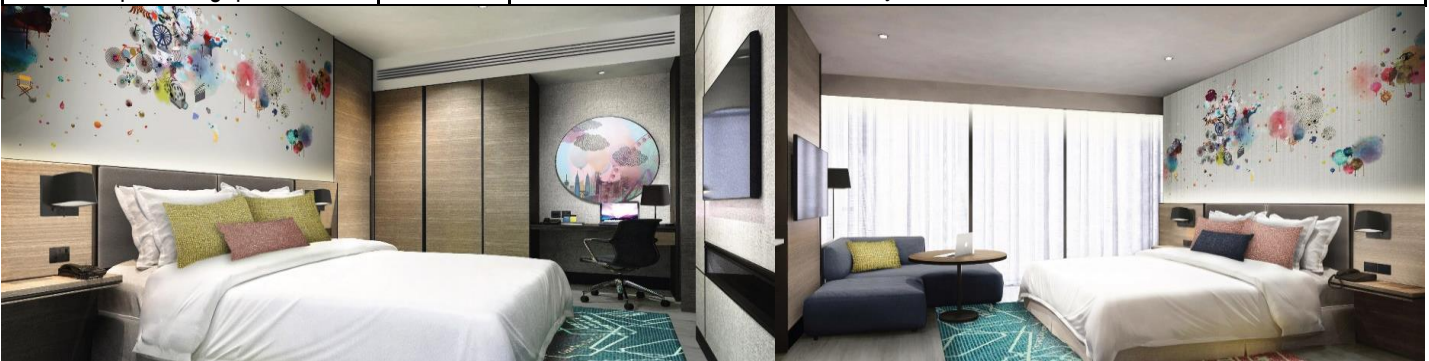

School Holidays: 25 Nov - 31 Dec / 15 - 23 Mar (Excluding Peak)

Peak: 25 Dec / 28 - 31 Jan / 01 Feb / 28 - 31 Mar

Package Includes:

- ~ Two way transfer Singapore - Kuala Lumpur - Singapore by SVIP 28 - 40 Seaters Coach
- ~ One night accommodation at Capri by Fraser, Bukit Bintang with breakfast

Package Excludes:

- ~ Tourism Tax: MYR10 per room per night (Pay upon check-in)
- ~ Travel Insurance (Available at WTS counter)
- ~ Malaysia Visa if required (Available at WTS counter)

Remark:

- ~ Seats and Accommodation are subjected to availability and confirmation
- ~ PZ Transfer to 2nd Link as and when necessary

Coach Schedule (Assemble 15 mins prior to all departure timing)

Singapore - Kuala Lumpur	0615 HRS	Our Tampines Hub (Coach Bay - Near Gate 11) | Yishun (MRT Exit C - Taxi Stand)
	0630 HRS	Suntec City Mall (Suntec City Mall Tower 2 Coach Bay)
	0645 HRS	Choa Chu Kang (Private Bus Pick-up Point Bus Bay No. 5)
	0700 HRS	Jurong East (Venture Avenue Bus Bay No. 5)
Kuala Lumpur - Singapore	1315 HRS	Tribeca Serviced Suites Hotel Lobby

OUR OUTLETS:

WTStravel

TA 00637
CALL US NOW 6466 8558

Our Awards: SINGAPORE QUALITY CLASS A member of: NTA

f wtstravel

whatsapp +65 9116 6994

instagram wtstravelsg

www wtstravel.com.sg

@enquiries@wtstravel.com.sg