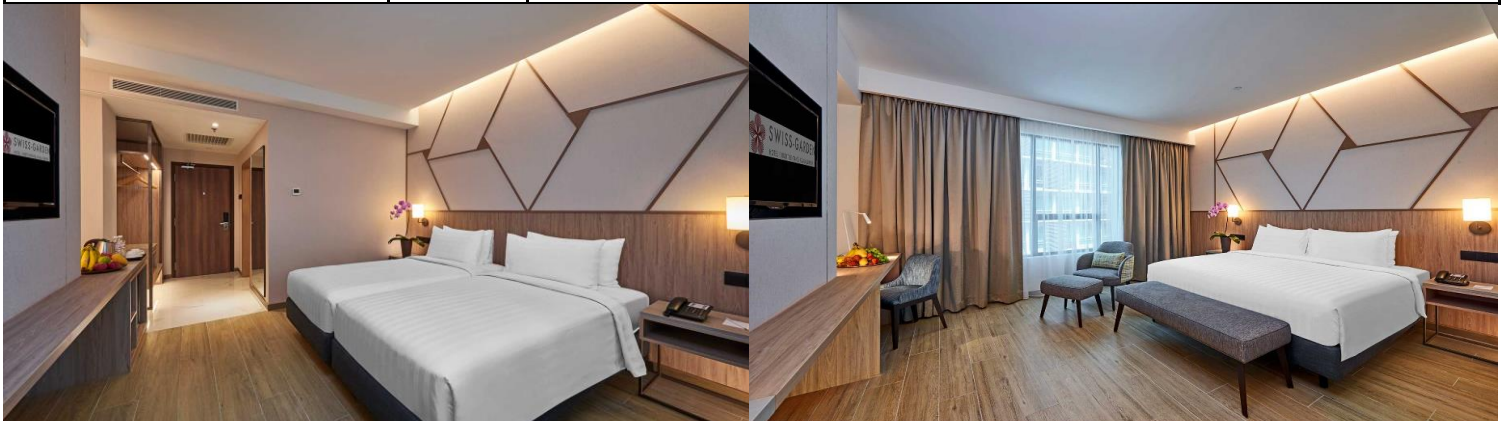

School Holidays: 25 Nov - 31 Dec / 15 - 23 Mar

Room Surcharge: S$25 per room per night (20 - 31 Dec / 01 - 02, 28 - 31 Jan / 01 Feb / 28 - 31 Mar)

Package Includes:

- ~ Two way transfer Singapore - Kuala Lumpur - Singapore by SVIP 28 - 40 Seaters Coach
- ~ One night accommodation at Swiss Garden Hotel Bukit Bintang with breakfast

Package Excludes:

- ~ Tourism Tax: MYR10 per room per night (Pay upon check-in)
- ~ Travel Insurance (Available at WTS counter)
- ~ Malaysia Visa if required (Available at WTS counter)

Remark:

- ~ Seats and Accommodation are subjected to availability and confirmation
- ~ PZ Transfer to 2nd Link as and when necessary

Coach Schedule (Assemble 15 mins prior to all departure timing)

Singapore - Kuala Lumpur	0615 HRS	Our Tampines Hub (Coach Bay - Near Gate 11) | Yishun (MRT Exit C - Taxi Stand)
	0630 HRS	Suntec City Mall (Suntec City Mall Tower 2 Coach Bay)
	0645 HRS	Choa Chu Kang (Private Bus Pick-up Point Bus Bay No. 5)
	0700 HRS	Jurong East (Venture Avenue Bus Bay No. 5)
Kuala Lumpur - Singapore	1345 HRS	Berjaya Times Square West Wing Hotel Lobby

WTStravel

TA 00637
CALL US NOW 6466 8558

OUR OUTLETS:

wfstravel
+65 9116 6994
wtstravelsg
wtstravel.com.sg
enquiries@wtstravel.com.sg

Our Awards: SINGAPORE QUALITY AWARD A member of: NATAK