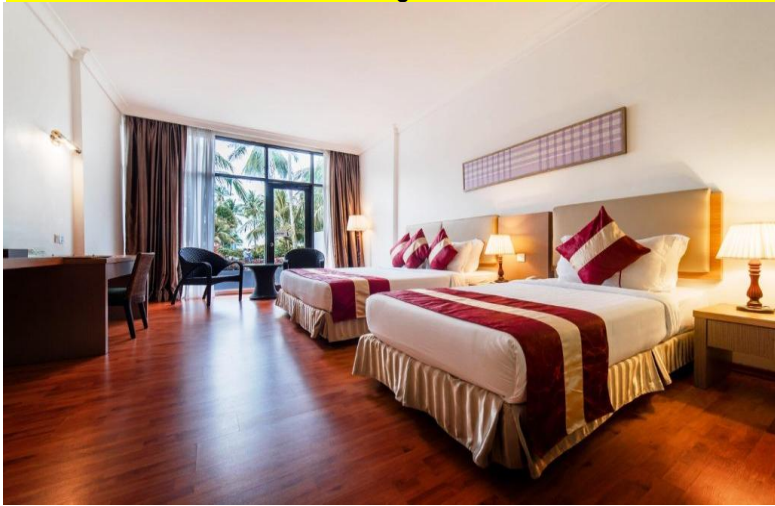

TUNAMAYA BEACH & SPA RESORT DESARU

Booking Period: Now till 31 Mar 2025 & Travelling Period: 24 Jan till 31 Mar 2025

TUNAMAYA
BEACH & SPA RESORT
desaru

Standard Twin - 30 sqm (Twin-bedded, Balcony, Facing Seaview)	Adult			Child		Extension		
	Single	Twin	3rd Adult	With Bed	No Bed	Sgl/Twin	Extra Bed	Chd B'fast
Sun - Thur	159	99	119	119	69	109	59	15
Fri & Sat / School Holidays	169	109				119		
Peak	189	119				139		
Standard Family - 40 sqm (1 Queen + 01 Single, Balcony, Facing Seaview)	Adult			Child		Extension		
	Single	Twin	3rd Adult	With Bed	No Bed	Sgl/Twin	Extra Bed	Chd B'fast
Sun - Thur	199	119	119	119	69	149	59	15
Fri & Sat / School Holidays	209	129				159		
Peak	229	139				179		
Deluxe Room Family - 60 sqm (1 King + 01 Super Single, Patio, Easy access - Swimming Pool & Beach)	Adult			Child		Extension		
	Single	Twin	3rd Adult	With Bed	No Bed	Sgl/Twin	Extra Bed	Chd B'fast
Sun - Thur	239	149	119	119	69	189	59	15
Fri & Sat / School Holidays	249	159				199		
Peak	269	169				219		