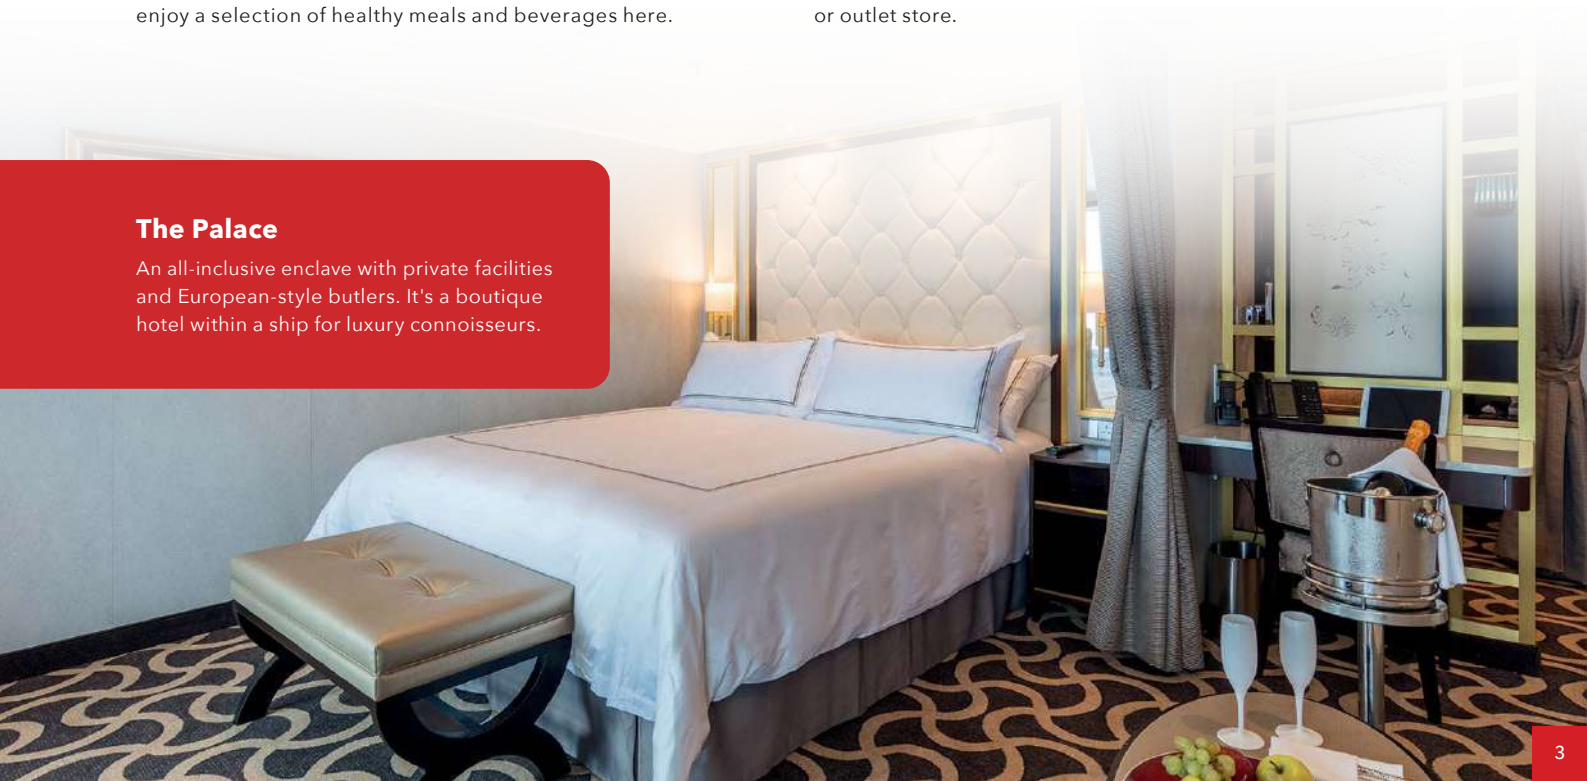

The Palace

An all-inclusive enclave with private facilities and European-style butlers. It's a boutique hotel within a ship for luxury connoisseurs.