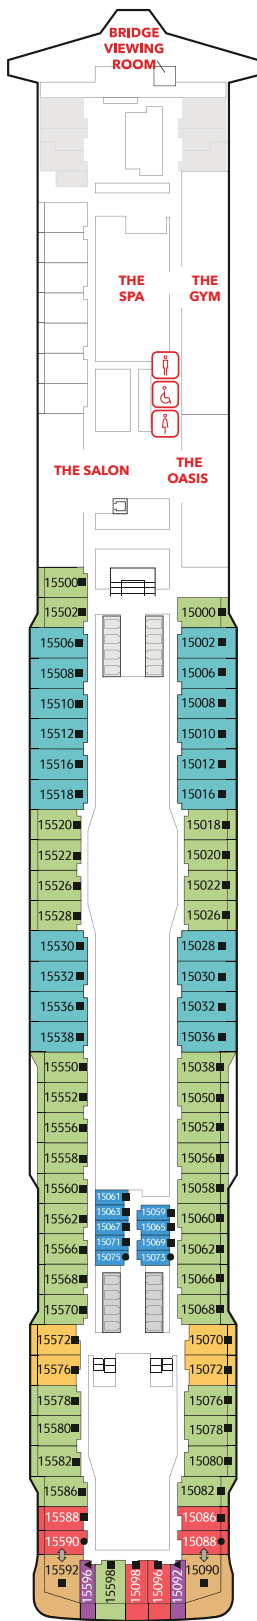

DECK 15

Western Spa, Fitness Centre, Suites, Balcony Deluxe, Balcony & Interior Staterooms