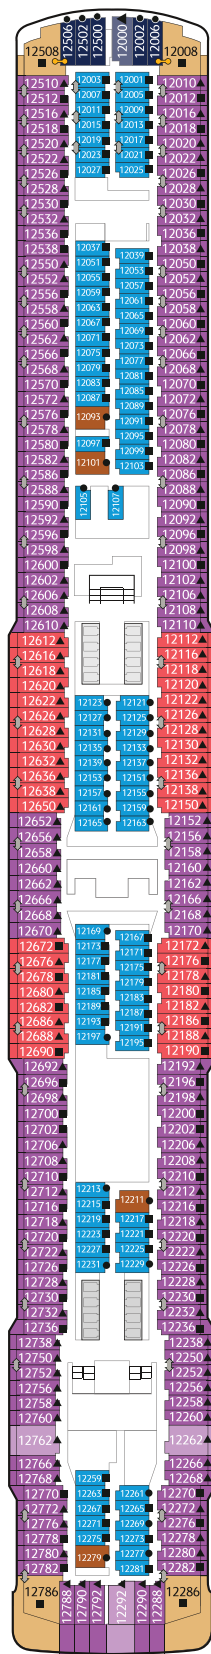

DECK 12

Suites, Balcony Deluxe, Balcony, Oceanview & Interior Staterooms