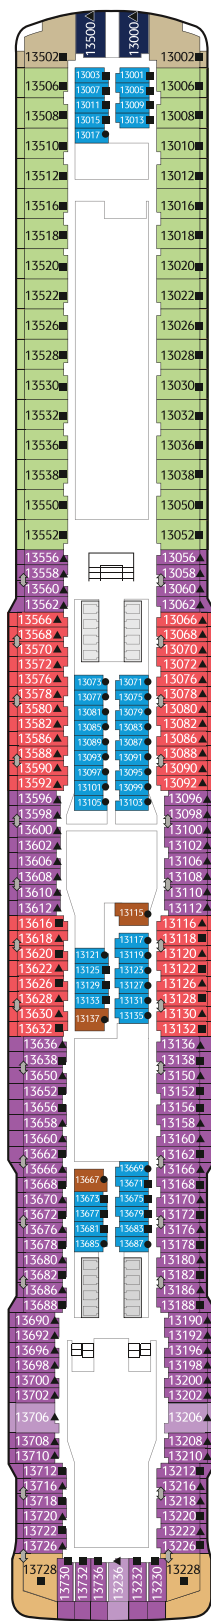

DECK 13

Suites, Balcony Deluxe, Balcony, Oceanview & Interior Staterooms