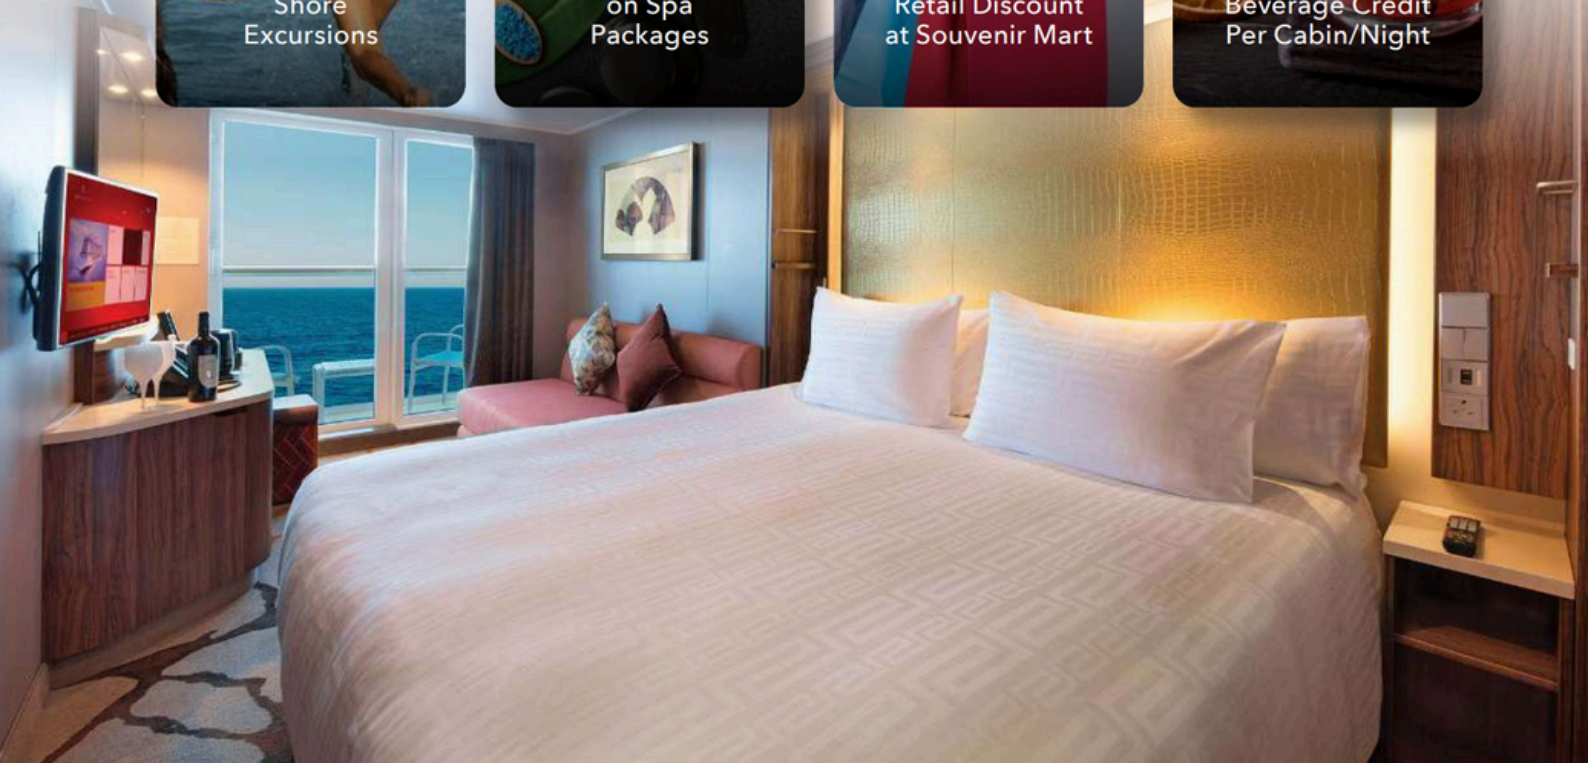

The Boutiques

Splurge on International luxury brands at our boutiques or outlet store.

The Palace

An all-inclusive enclave with private facilities and European-style butlers. It's a boutique hotel within a ship for luxury connoisseurs.

The Palace is our all-suite concept within Genting Dream, your private club onboard - the largest luxury ship-within-a-ship enclave found on any cruise liner. For connoisseurs of true Asian luxury, hospitality and exuberant living.

In your suite

- 24-hour butler concierge service
- Standard Wi-Fi package throughout cruise
- Dream beds and luxurious linens
- Premium bath amenities, capsule coffee, and tea
- Welcome minibar beverages, snacks, fruit plate and delights
- Pressing service and fresh flower arrangement in Palace Penthouses and Villas

- Welcome Drink
- Designated Check-In & Priority Luggage Handling Services
- Full In-Cabin Amenities
- Free Standard Wi-Fi (2 Devices Per Cabin)
- Designated Seating for Shows (Zodiac Theatre)

WTStravel