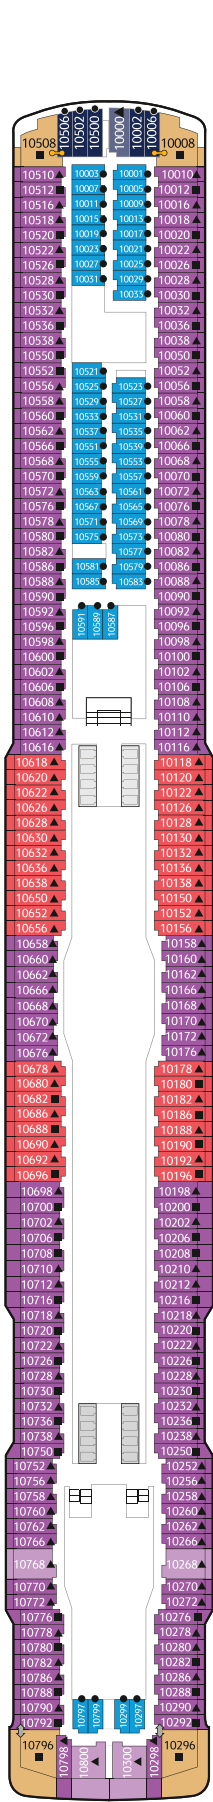

DECK 10

Suites, Balcony Deluxe, Balcony, Oceanview & Interior Staterooms