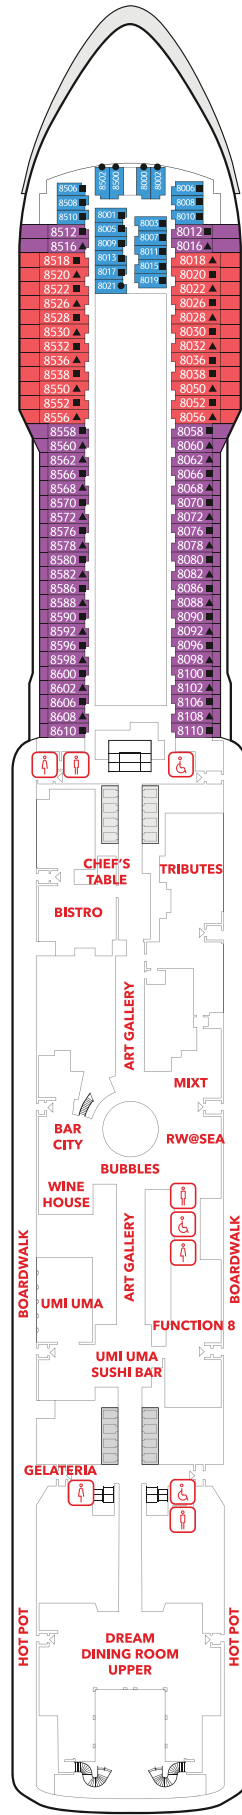

DECK 8

Restaurants, Bars, Lounges & Multi-purpose Venue, Balcony Deluxe, Balcony & Interior Staterooms