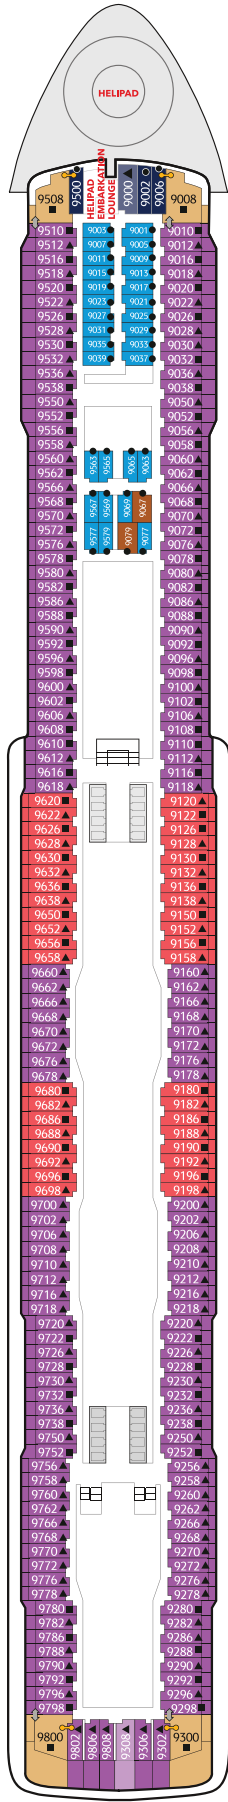

DECK 9

Suites, Balcony Deluxe, Balcony, Oceanview & Interior Staterooms, Helipad