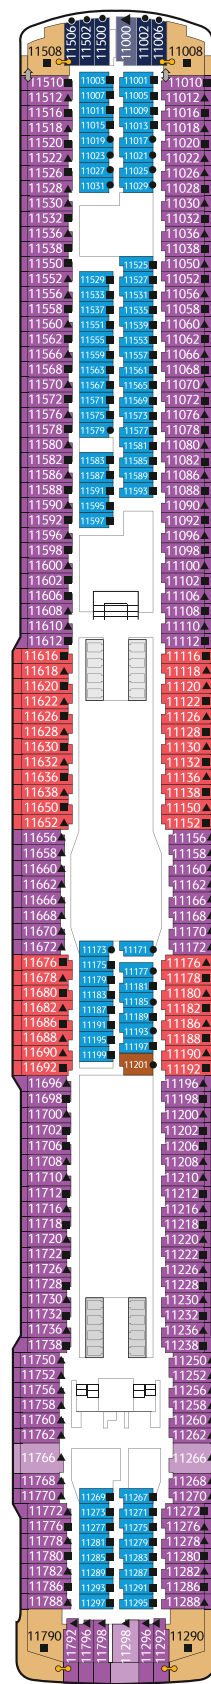

DECK 11

Suites, Balcony Deluxe, Balcony, Oceanview & Interior Staterooms