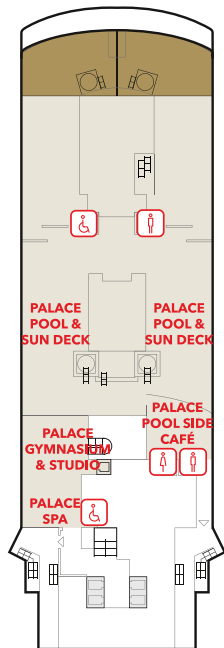

INTERIOR STATEROOM

From 13 - 14 sq.m
 Max Occupancy 2 - 4[^]
 Deck 5 / 8 / 9 / 10 / 11 / 12 / 13 / 15
 2 Single Beds / 2 Single Beds + 1 Ceiling Pullman bed / 1 Single Bed + 1 Pullman Bed + Double Sofa Bed

BALCONY/BALCONY DELUXE STATEROOM

From 20 sq.m /
 From 22 - 28 sq.m
 Max Occupancy 3 - 4 / 2 - 4
 Deck 8 / 9 / 10 / 11 / 12 / 13 / 15
 1 Queen-size Bed + 1 Single Sofa Bed / 1 Single Sofa Bed + 1 Ceiling Pullman Bed / 1 Double Sofa Bed

Genting Dream Deck Plans

DECK 19

Lounge & SportsPlex

DECK 18

The Palace, Ropes Course, Mini-Golf, Rock Climbing Wall & Zouk Private Party Deck

DECK 17

The Palace, Suites, Zouk & Zouk Beach Club

DECK 16