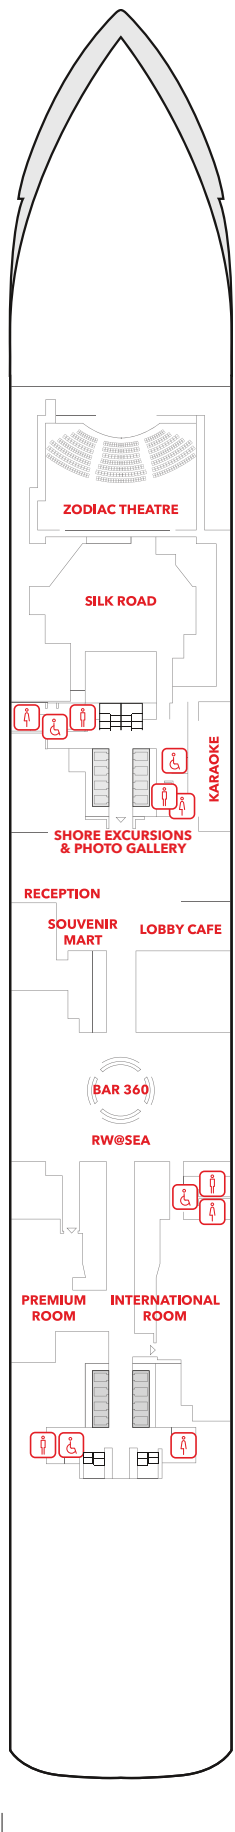

DECK 6

Main Lobby, Reception, Restaurant, Café, Lounges & Entertainment Venues