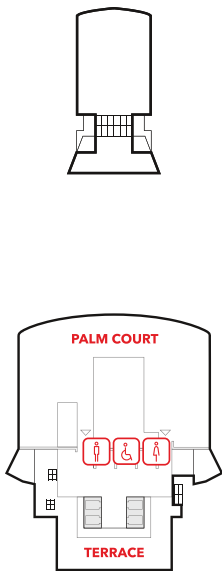

Genting Dream Deck Plans

DECK 19

Lounge & SportsPlex