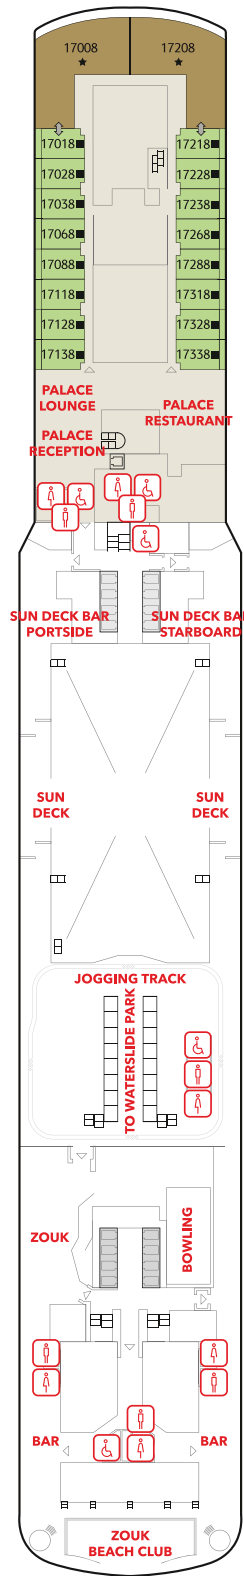

PALACE PENTHOUSE

Approx 56 - 115.4 sq.m
 Max Occupancy 4 - 6*
 Deck 13/16
 1 King-size Bed + 1 Double Sofa /
 1 Queen-size Bed + 2 Double Sofa Beds /
 1 Queen-size Bed + 1 Double Sofa Bed

PALACE DELUXE PREMIUM

From 41 - 61 sq.m
 Max Occupancy 4
 Deck 9 / 10 / 11 / 12 / 13 / 15
 1 King-size Bed + 1 Double Sofa Bed

PALACE DELUXE SUITE

From 41 sq.m
 Max Occupancy 4
 Deck 15
 1 Queen-size Bed + 1 Double Sofa Bed

PALACE SUITE

Genting Dream Deck Plans

DECK 19

Lounge & SportsPlex

DECK 18

The Palace, Ropes Course, Mini-Golf, Rock Climbing Wall & Zouk Private Party Deck

DECK 17

The Palace, Suites, Zouk & Zouk Beach Club

DECK 16