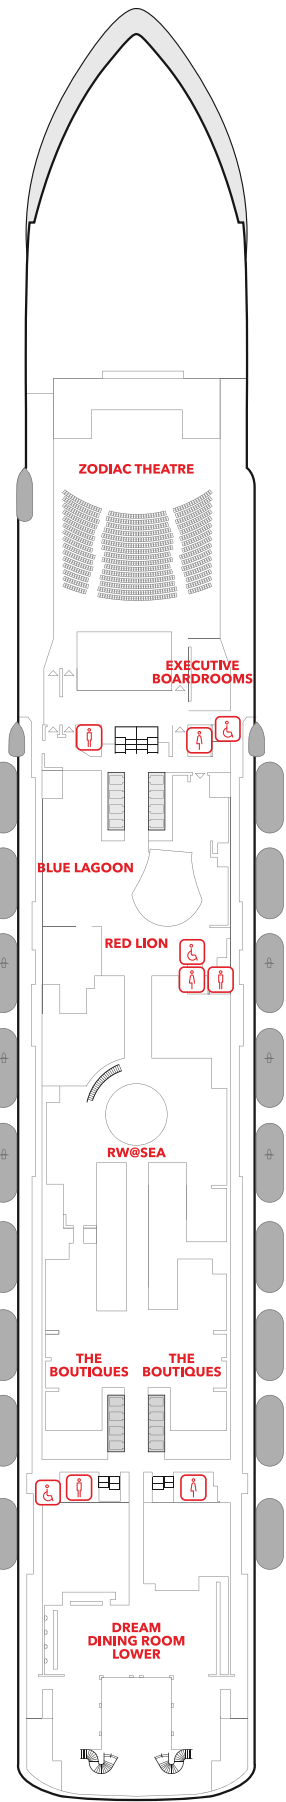

DECK 7

Main Theatre, Executive Boardrooms, Restaurants, Retail Venues & Entertainment Venues