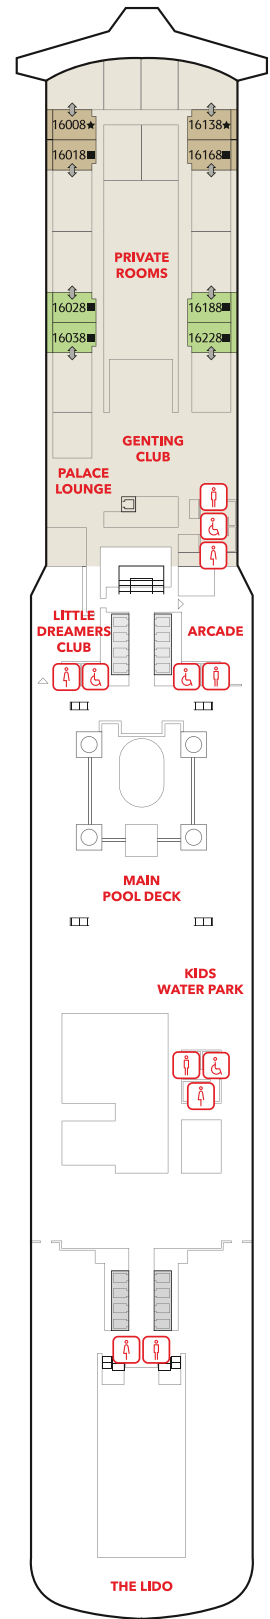

PALACE PENTHOUSE

Approx 56 - 115.4 sq.m
 Max Occupancy 4 - 6*
 Deck 13/16
 1 King-size Bed + 1 Double Sofa /
 1 Queen-size Bed + 2 Double Sofa Beds /
 1 Queen-size Bed + 1 Double Sofa Bed

PALACE DELUXE PREMIUM

From 41 - 61 sq.m
 Max Occupancy 4
 Deck 9 / 10 / 11 / 12 / 13 / 15
 1 King-size Bed + 1 Double Sofa Bed

PALACE DELUXE SUITE

From 41 sq.m
 Max Occupancy 4
 Deck 15
 1 Queen-size Bed + 1 Double Sofa Bed

PALACE SUITE

INTERIOR STATEROOM

From 13 - 14 sq.m
 Max Occupancy 2 - 4[^]
 Deck 5 / 8 / 9 / 10 / 11 / 12 / 13 / 15
 2 Single Beds / 2 Single Beds + 1 Ceiling Pullman bed / 1 Single Bed + 1 Pullman Bed + Double Sofa Bed

Genting Dream Deck Plans

DECK 19

Lounge & SportsPlex

DECK 18

The Palace, Ropes Course, Mini-Golf, Rock Climbing Wall & Zouk Private Party Deck

DECK 17

The Palace, Suites, Zouk & Zouk Beach Club

DECK 16