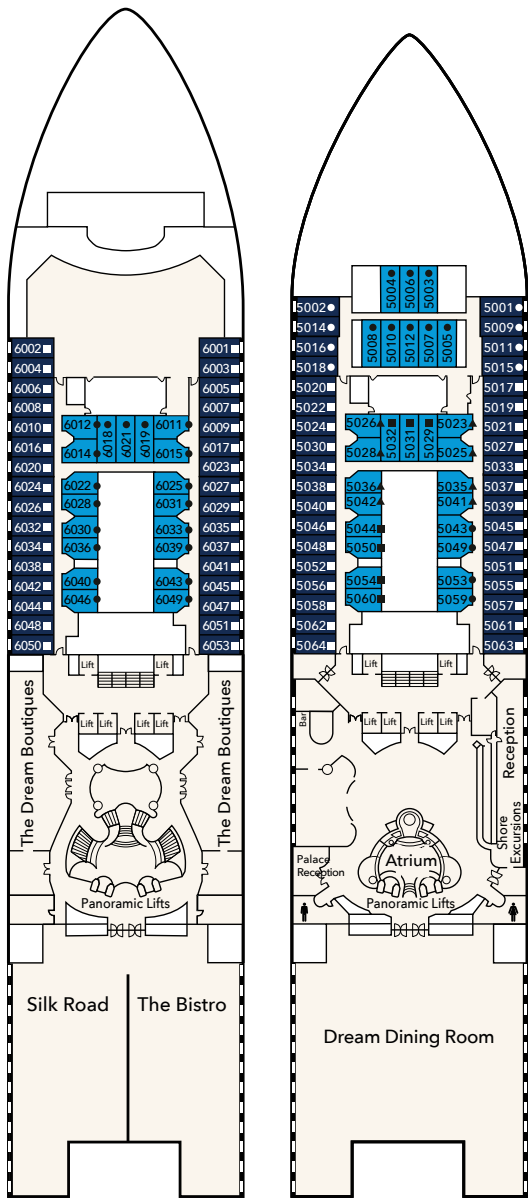

# Star Voyager Deck Plans

**DECK 15**

Water Activities & Bar

**DECK 14**

Hot tub, Adventure Park, Restaurants & Bar

**DECK 12**

Water Activities, Adventure Park, Wellness & Fitness Centre, Little Dreamers Club, Bar & Suites

**DECK 11**

Lawn Bowls, Balcony, Oceanview & Interior Staterooms

**DECK 10**

Suites, Balcony, Oceanview & Interior Staterooms

**DECK 9**

Suites, Balcony, Oceanview & Interior Staterooms

**DECK 8**

Restaurant, Bar, Entertainment Venue, Suites, Oceanview & Interior Staterooms

**DECK 7**

Main Theatre, Bars & Entertainment Venues

**DECK 5**

Main Lobby, Reception, Restaurant, Café, Oceanview & Interior Staterooms

**DECK 4**

Medical Centre

**DECK 6**

Restaurants, Retail Venues, Oceanview & Interior Staterooms