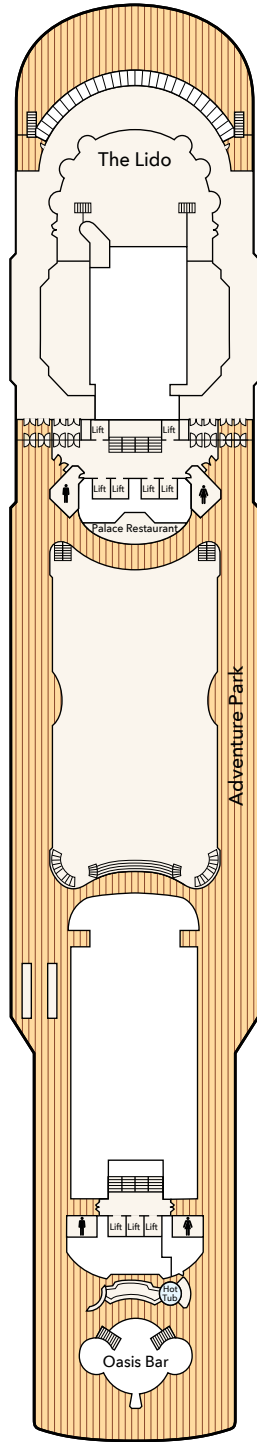

## AWAITS ABOARD

*Star Voyager*

## FLEET OVERVIEW

Gross Tonnage **77,441 tons**  
Length **261.32m**  
Width **32.2m**  
Decks **13**  
Passenger Capacity **1,940 (Lower Berth)**  
Staterooms **972**

Star Voyager

From 12.5 - 21 sqm  
 Max Occupancy 2 - 4  
 2 Single Beds / 2 Single Beds + 2  
 Pullman Beds

\*Room images are for illustration purposes only. Actual room layout, configurations and design may vary.

# Star Voyager Deck Plans

**DECK 15**

Water Activities & Bar

**DECK 14**

Hot tub, Adventure Park, Restaurants & Bar

**DECK 12**

Water Activities, Adventure Park, Wellness & Fitness Centre, Little Dreamers Club, Bar & Suites