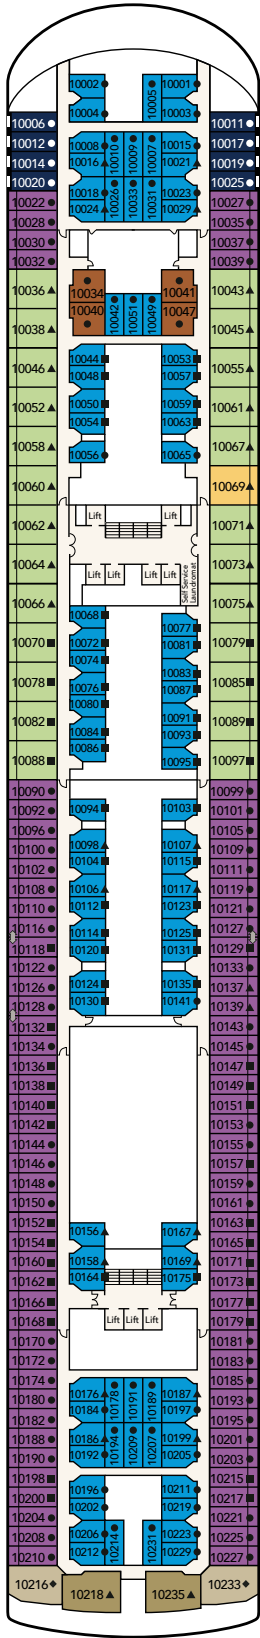

DECK 10

Suites, Balcony, Oceanview & Interior Staterooms