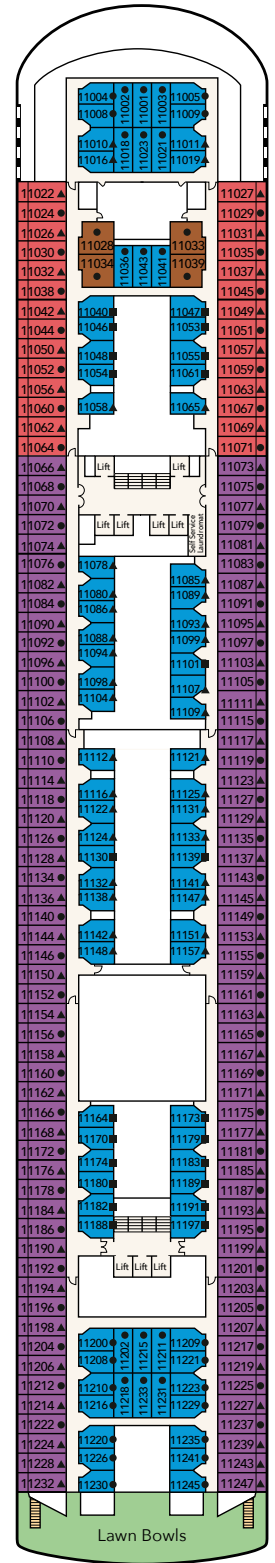

## AWAITS ABOARD

*Star Voyager*

## FLEET OVERVIEW

Gross Tonnage **77,441 tons**  
Length **261.32m**  
Width **32.2m**  
Decks **13**  
Passenger Capacity **1,940 (Lower Berth)**  
Staterooms **972**

Star Voyager

From 12.5 - 21 sqm  
 Max Occupancy 2 - 4  
 2 Single Beds / 2 Single Beds + 2  
 Pullman Beds

\*Room images are for illustration purposes only. Actual room layout, configurations and design may vary.

# Star Voyager Deck Plans

**DECK 15**

Water Activities & Bar

**DECK 14**

Hot tub, Adventure Park, Restaurants & Bar

**DECK 12**

Water Activities, Adventure Park, Wellness & Fitness Centre, Little Dreamers Club, Bar & Suites