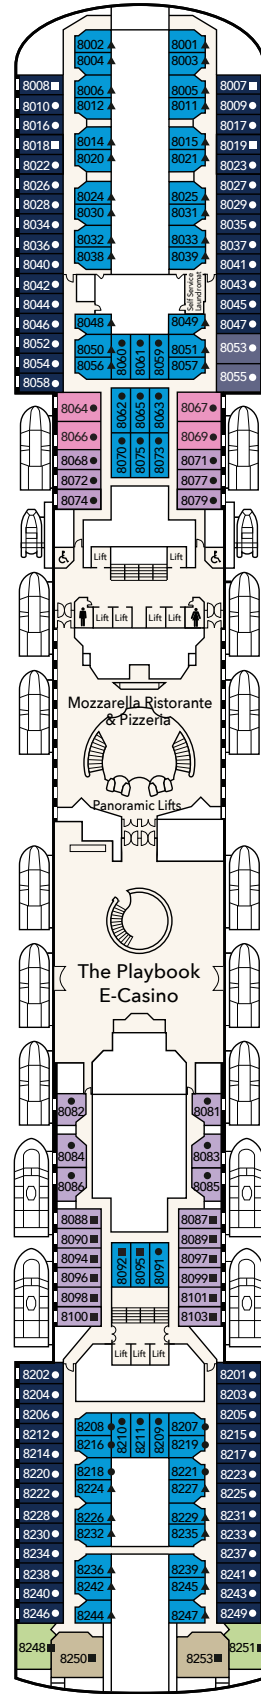

DECK 8

Restaurant, Bar, Entertainment Venue, Suites, Oceanview & Interior Staterooms