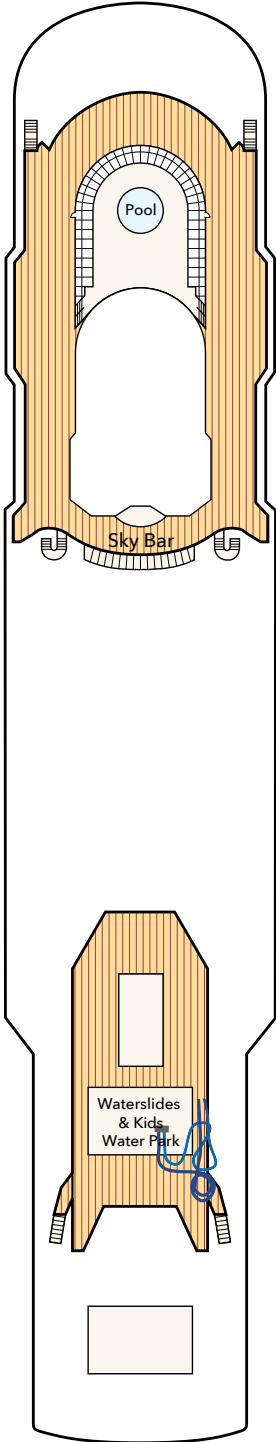

## AWAITS ABOARD

*Star Voyager*

## FLEET OVERVIEW

Gross Tonnage **77,441 tons**  
Length **261.32m**  
Width **32.2m**  
Decks **13**  
Passenger Capacity **1,940 (Lower Berth)**  
Staterooms **972**

Star Voyager

# Star Voyager Deck Plans

**DECK 15**

Water Activities & Bar

**DECK 14**

Hot tub, Adventure Park, Restaurants & Bar

**DECK 12**

Water Activities, Adventure Park, Wellness & Fitness Centre, Little Dreamers Club, Bar & Suites