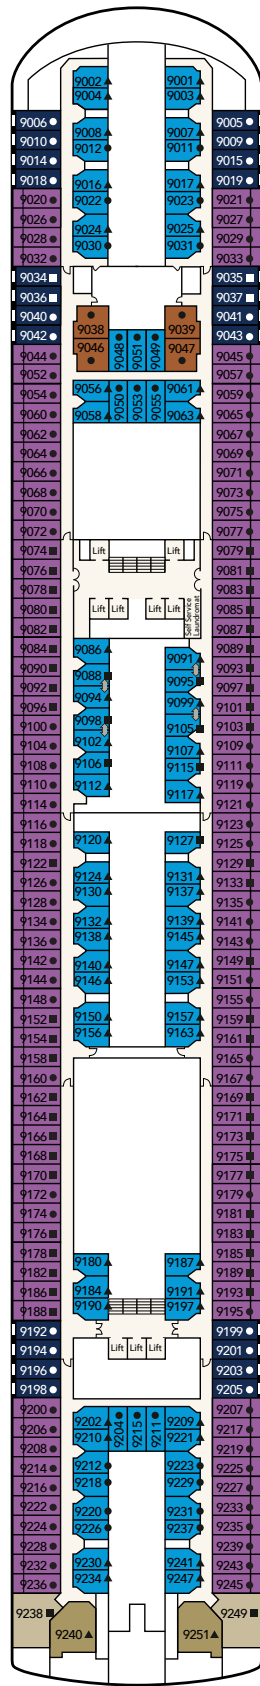

DECK 9

Suites, Balcony, Oceanview & Interior Staterooms