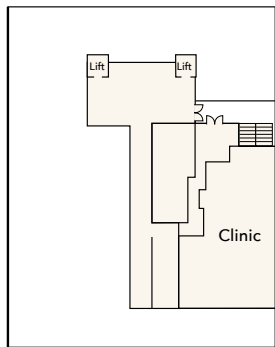

# Star Voyager Deck Plans

**DECK 15**

Water Activities & Bar

**DECK 14**

Hot tub, Adventure Park, Restaurants & Bar

**DECK 12**

Water Activities, Adventure Park, Wellness & Fitness Centre, Little Dreamers Club, Bar & Suites

**DECK 11**

Lawn Bowls, Balcony, Oceanview & Interior Staterooms

**DECK 10**

Suites, Balcony, Oceanview & Interior Staterooms

**DECK 9**

Suites, Balcony, Oceanview & Interior Staterooms

**DECK 8**

Restaurant, Bar, Entertainment Venue, Suites, Oceanview & Interior Staterooms

**DECK 7**

Main Theatre, Bars & Entertainment Venues

**DECK 5**

Main Lobby, Reception, Restaurant, Café, Oceanview & Interior Staterooms

**DECK 4**

Medical Centre

**DECK 6**

Restaurants, Retail Venues, Oceanview & Interior Staterooms