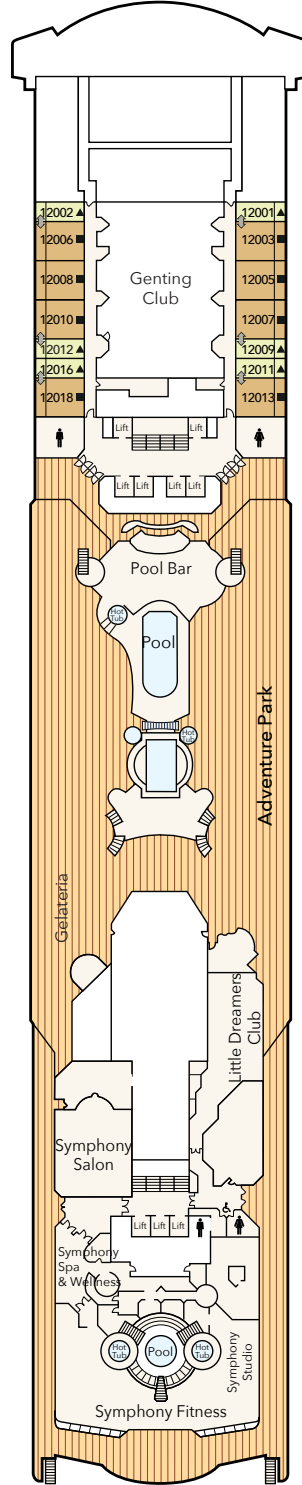

## AWAITS ABOARD

*Star Voyager*

## FLEET OVERVIEW

Gross Tonnage **77,441 tons**  
Length **261.32m**  
Width **32.2m**  
Decks **13**  
Passenger Capacity **1,940 (Lower Berth)**  
Staterooms **972**

Star Voyager

# Star Voyager Deck Plans

**DECK 15**

Water Activities & Bar

**DECK 14**

Hot tub, Adventure Park, Restaurants & Bar

**DECK 12**

Water Activities, Adventure Park, Wellness & Fitness Centre, Little Dreamers Club, Bar & Suites