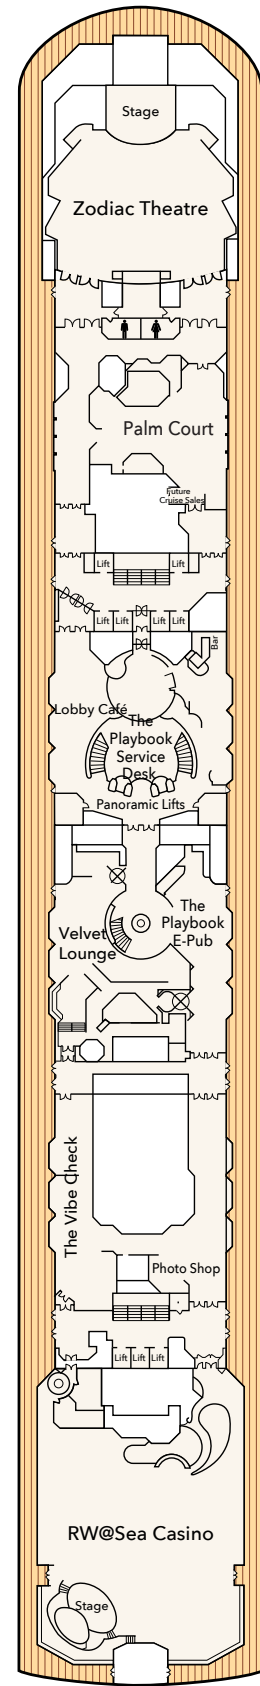

DECK 7

Main Theatre, Bars & Entertainment Venues