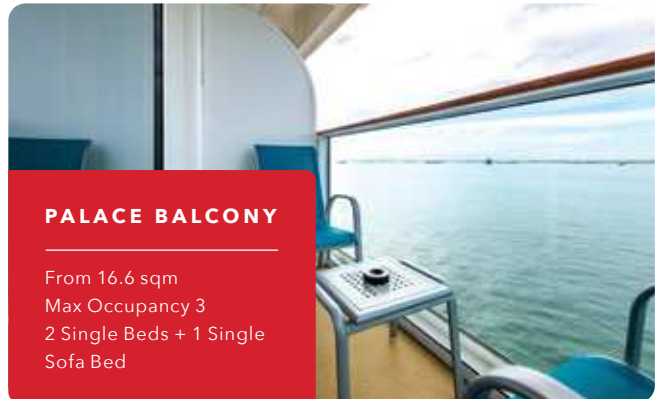

**PALACE SUITE**

From 33.9 - 38.4 sqm  
 Max Occupancy 3 - 4  
 2 Single Beds + 1 Double  
 Sofa Bed

**PALACE BALCONY**

From 16.6 sqm  
 Max Occupancy 3  
 2 Single Beds + 1 Single  
 Sofa Bed

**BALCONY DELUXE/  
 BALCONY STATEROOM**