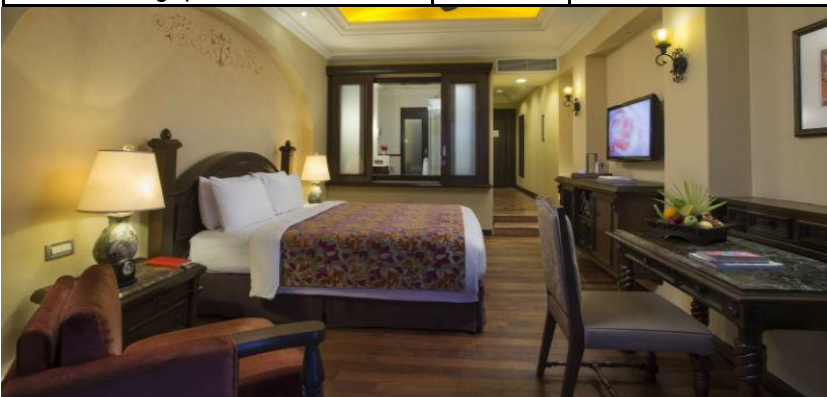

School Holidays: 31 May - 29 Jun (Excluding Peak) | Peak: 01 - 05 Apr / 01 - 03, 10 - 11, 30 - 31 May / 01, 06 - 07, 27 - 28 Jun

ENCORE MELAKA

HOTEL - ENCORE MELAKA or V.V

PWP: S$40 Per Ticket | Ticket Only: S$45 Per Ticket

S$38 Per Way

Package Include:

- ~ Two way Coach Transfer Singapore - Casa Del Rio Melaka - Singapore by SVIP 28 - 40 Seater Coach
- ~ One night accommodation at Casa Del Rio Melaka with breakfast

Package Exclude:

- ~ Tourism Tax: MYR10 per room per night (Pay upon check-in)
- ~ Travel Insurance (Available at WTS counter)
- ~ Malaysia Visa if required (Available at WTS counter)

Remark:

- ~ Seats and Accommodation are subject to availability and confirmation
- ~ PZ Transfer to Immigration will be arranged as necessary
- ~ The Encore Melaka is closed every Wednesday

Tourcode: MKZFE-CDR
Updated by JT, 14 Mar

ENCORE MELAKA Show Time

Mon	1430HRS / 1730HRS
Tue - Sat	1730HRS / 2030HRS
Sun	1130HRS / 1430HRS / 1730HRS
Wed	No Show

Coach Schedule (Assemble 15 mins prior to all departure timing)

Singapore - Melaka	0615 HRS	Our Tampines Hub (Coach Bay - Near Gate 11) | Yishun (MRT Exit C - Taxi Stand)
	0630 HRS	Suntec City Mall (Suntec City Mall Tower 2 Coach Bay)
	0645 HRS	Choa Chu Kang (Private Bus Pick-up Point Bay No.5)
	0700 HRS	Jurong East (Venture Avenue Bus Bay No. 5)
Melaka - Singapore	1400 HRS	Assemble at Casa Del Rio Hotel Lobby

WTS travel

TA 00637
CALL US NOW 6466 8558

OUR OUTLETS:

Our Awards: SINGAPORE QUALITY AWARD A member of: **NTAS**